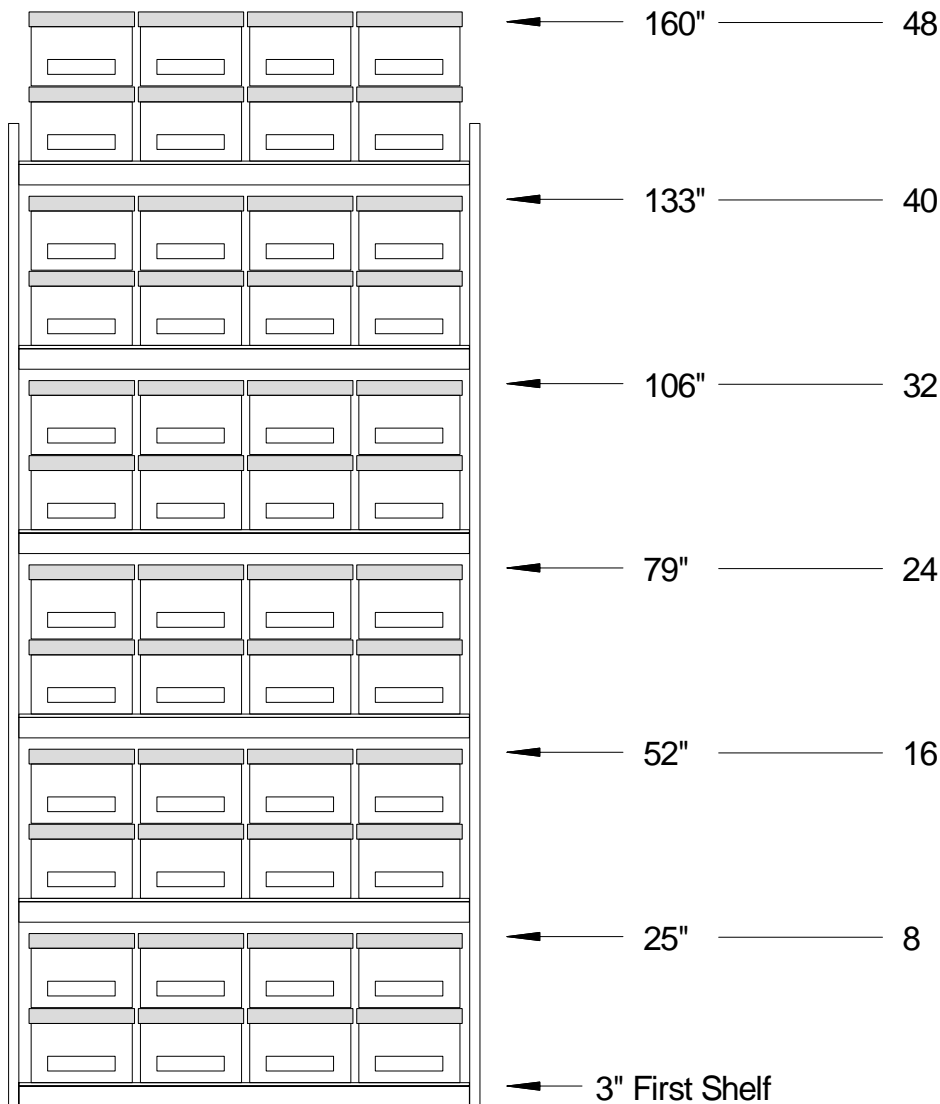

## ARCHIVE RECORD STORAGE - LAYOUT DATA SHEET

### RIVET RACKING - LEGAL SIZE BOXES

# RECORD STORAGE SPEEDI-BILT

SHELF HEIGHTS

NUMBER of BOXES

SINGLE STACKED

LEGAL SIZE BOX

← 80-1/2" →

**LEGAL BOX DIMENSIONS**  
 LARGE = 15"W x 11"H x 24"D

ROW LENGTH CHART (ft,in)

# BAYS	1	2	3	4	5	6	7	8	9	10	11
LENGTH	5'9"	11'6"	17'3"	23'0"	28'9"	34'6"	40'3"	46'0"	51'9"	57'6"	63'3"